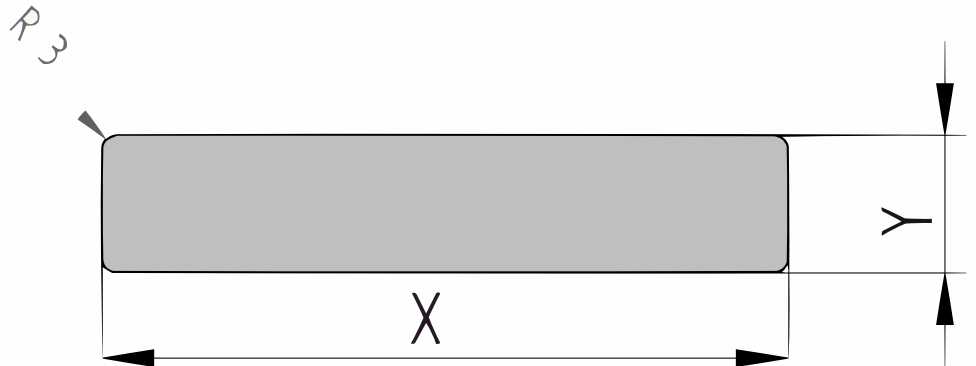

Productblad

Garapa

Plank geschaafd (P101)

25x65mm [↗](#)

X 65mm ±3%

Y 25mm ±3%

Garapa

Garapa is a hardwood species originating from the forests of Brazil. It is a sustainable wood species that is highly resistant to extreme weather conditions and has an attractive appearance. The wood has golden tones and is suitable for multiple applications. It is a versatile material that can be used for various purposes.