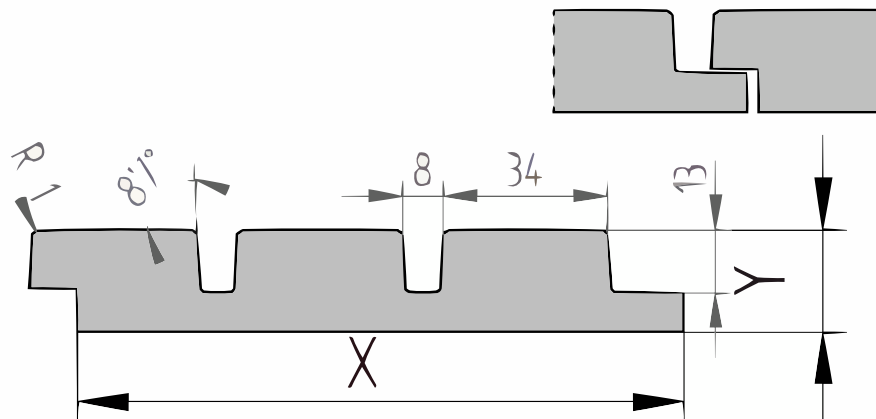

## Triple blokprofiel (P146)

21x125mm [↗](#)

X 125mm ±3%

Y 21mm ±3%

## Voordelen

- Mooie tekening en natuurlijke uitstraling
- Van nature sterk
  - Uitstekende duurzaamheid mits geen direct grondcontact
- Lange lengtes beschikbaar
- Recht en stabiel

The [specie] triple block profile is a closed, overlapping profile that has the appearance of open cladding. Also known as the block profile or Danish bevel, this profile provides a very stylish look for facades and walls when installed horizontally. It can be discreetly screwed into the groove. Together with the single, double 50/50, and double 70/30 block profiles, this forms the barcode profile. These block profiles can be combined or used individually. When mounted vertically, it's essential to consider left or right installation to prevent the windward side from channeling rainwater into the groove.