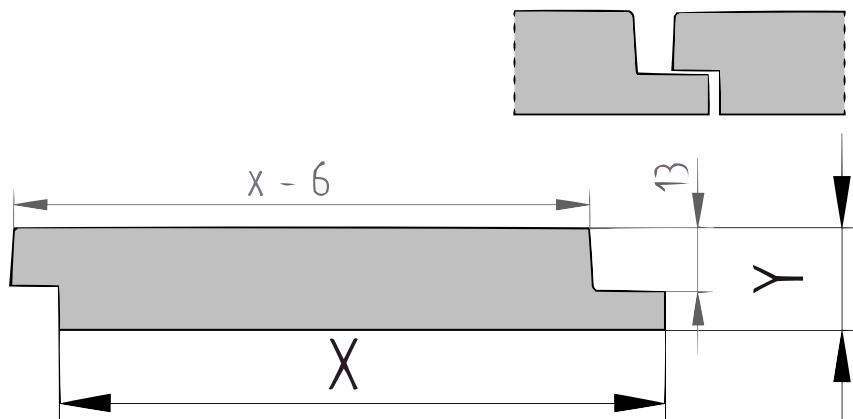

Productblad

Thermo Movingui

Enkel blokprofiel (P146A)

21x125mm [↗](#)

X 125mm ±3%

Y 21mm ±3%

Thermisch gemodificeerd Movingui

Movingui is een geelbruine tot goudbruine houtsoort afkomstig uit West-Afrika. Doordat dit hout tot in de kern thermisch wordt gemodificeerd en de levensduur hiermee wordt verlengd is het een ecologisch verantwoorde keuze.

Met het thermisch behandelen van Movingui wordt het hout niet alleen duurzamer, maar ook stabiel en minder zwaar. Met als resultaat dat de duurzaamheid naar klasse 1-2 gaat in plaats van de standaard 3-4 klasse waarin Movingui zich zonder modificatie bevindt. Thermisch gemodificeerd Movingui is een onderhoudsarme houtsoort die prachtig verkleurt naar een grijs tint met mooie nuances in kleur tussen onderlinge planken.

Door haar strakke uitstraling en het lichte gewicht is thermisch gemodificeerd Movingui zeer geschikt voor duurzame buitenvloeren en als wandbekleding en gevelbekleding.

Voordelen

- Vormstabiliteit is groot, er is weinig tot geen werking van het hout
- Zeer geschikt als buitenvloer, gevel- en wandbekleding
- Duurzaamheidsklasse 1-2
- Robuuste, nostalgische en stijlvolle uitstraling
- Lage thermische geleiding, perfect als thermische isolatie

Let op: Door de warmtebehandeling verdwijnt deels de constructieve sterkte van het hout. Daardoor is het Thermo Movingui kwetsbaarder voor bijvoorbeeld transport gerelateerde beschadigingen en scheuren. Vanwege deze kwetsbaarheid adviseren wij minimaal 10% hout aan je bestelling toe te voegen. Op deze manier ben je er zeker van dat je genoeg materiaal hebt om mee te werken.

[specie] single-block profile

Together with triple-, double50/50 and double70/30 blockprofile, this forms the Barcode Profile. These block profiles can be combined or not. The grooves of this popular profile are slightly chamfered so that these planks can be mounted both horizontally and vertically. This profile is suitable for facades and walls to be processed both horizontally and vertically. If mounted vertically: Take into account left or right mounting so that the windward side does not force the rainwater into the groove.

Duurzaamheid

Dit product voldoet aan de European Timber Regulation – 995/2010. Deze Europese verordening verbiedt het op de markt brengen van illegaal gekapt hout. De partij die het product voor het eerst op de Europese markt brengt heeft een zorgplicht om aan te tonen dat het product niet illegaal