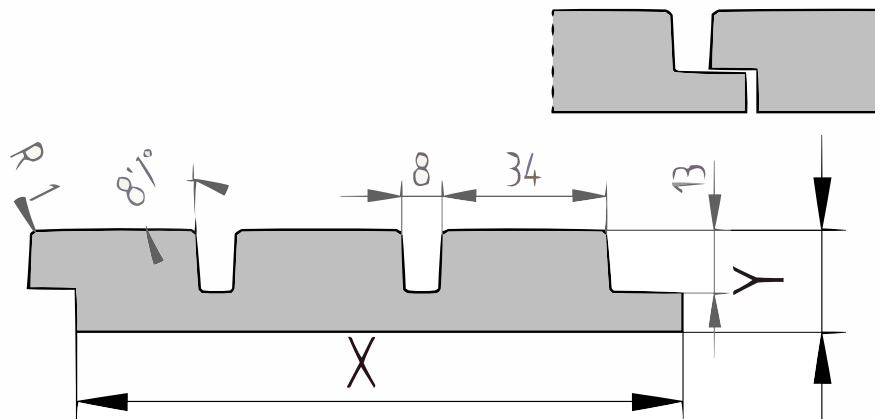

Productblad

Thermo Movingui

Triple blokprofiel (P146)

21x125mm [↗](#)

X 125mm ±3%

Y 21mm ±3%

Thermisch gemodificeerd Movingui

Movingui is een geelbruine tot goudbruine houtsoort afkomstig uit West-Afrika. Doordat dit hout tot in de kern thermisch wordt gemodificeerd en de levensduur hiermee wordt verlengd is het een ecologisch verantwoorde keuze.

The [specie] triple block profile is a closed, overlapping profile that has the appearance of open cladding. Also known as the block profile or Danish bevel, this profile provides a very stylish look for facades and walls when installed horizontally. It can be discreetly screwed into the groove. Together with the single, double 50/50, and double 70/30 block profiles, this forms the barcode profile. These block profiles can be combined or used individually. When mounted vertically, it's essential to consider left or right installation to prevent the windward side from channeling rainwater into the groove.