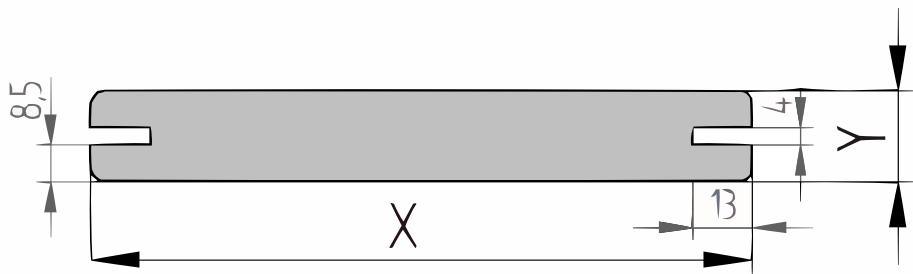

## Deckwise plank (P101DW)

21x145mm [↗](#)

X 145mm ±3%

Y 21mm ±3%

Garapa

Garapa is a hardwood species originating from the forests of Brazil. It is a sustainable wood species that is highly resistant to extreme weather conditions and has an attractive appearance. The wood has golden tones and is suitable for multiple applications. It is a versatile material that can be used for various purposes.