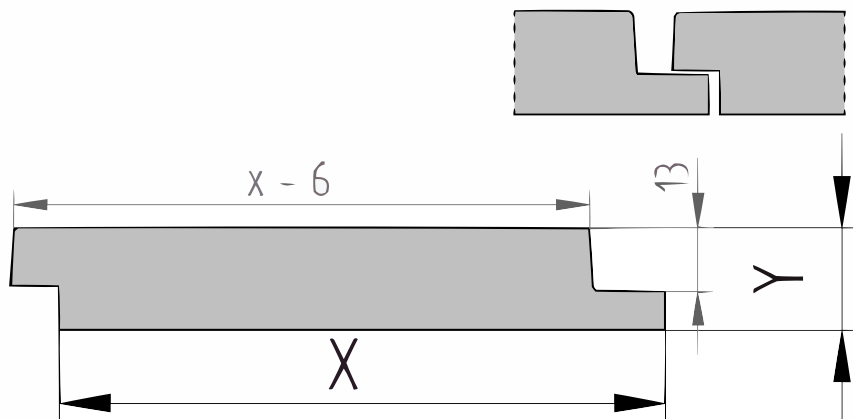

Productblad

Douglas

Enkel blokprofiel (P146A)

21x125mm [↗](#)

X 125mm ±3%

Y 21mm ±3%

Douglas

Douglas is een houtsoort die oorspronkelijk uit Noord-Amerika komt, maar ook in Europa groeit en wordt gekweekt. Het is een van de meest gekapte en toegepaste houtsoort die in Europa voorkomt. Het is snelgroeiend en makkelijk te bewerken. Douglas is toepasbaar bij vele diverse buitenprojecten en is in vergelijking met andere houtsoorten goed betaalbaar.

Douglas is een houtsoort die ideaal is voor tuinafscheidingen of overkappingen en als gevelbekleding voor een woning of overkapping. Het hout is van nature veerkrachtig en sterk. Het wordt onbehandeld verkocht en zal na droging harder worden. Douglas heeft noesten die bij droging uit het hout kunnen vallen, dit is een typische houteigenschap. In tegenstelling tot geïmpregneerd Vuren is Douglas niet behandeld maar valt het wel in dezelfde duurzaamheidsklasse. Deze houtsoort wordt daarom ook gezien als milieuvriendelijk tuinhout.

Het hout heeft een gele tot roze kleur en heeft brede jaarringen van 5 tot 10 millimeter. Naargelang de zaagsnede kan er een bijzondere vlamtekening te zien zijn op het hout. De kleine, verspreide harskanalen zijn nauwelijks zichtbaar en bevatten soms nog wat hars. Hierdoor krijgt het verse hout haar kenmerkende geur.

Voordelen

- Mooie tekening en natuurlijke uitstraling
- Van nature sterk
  - Uitstekende duurzaamheid mits geen direct grondcontact
- Lange lengtes beschikbaar
- Recht en stabiel

[specie] single-block profile

Together with triple-, double50/50 and double70/30 blockprofile, this forms the Barcode Profile. These block profiles can be combined or not. The grooves of this popular profile are slightly chamfered so that these planks can be mounted both horizontally and vertically. This profile is suitable for facades and walls to be processed both horizontally and vertically. If mounted vertically: Take into account left or right mounting so that the windward side does not force the rainwater into the groove.

Duurzaamheid

Dit product voldoet aan de European Timber Regulation – 995/2010. Deze Europese verordening verbiedt het op de markt brengen van illegaal gekapt hout. De partij die het product voor het eerst op de Europese markt brengt heeft een zorgplicht om aan te tonen dat het product niet illegaal gekapt of- verhandeld is.

Gegenereerd 22-01-2025

[Bekijk product](#)