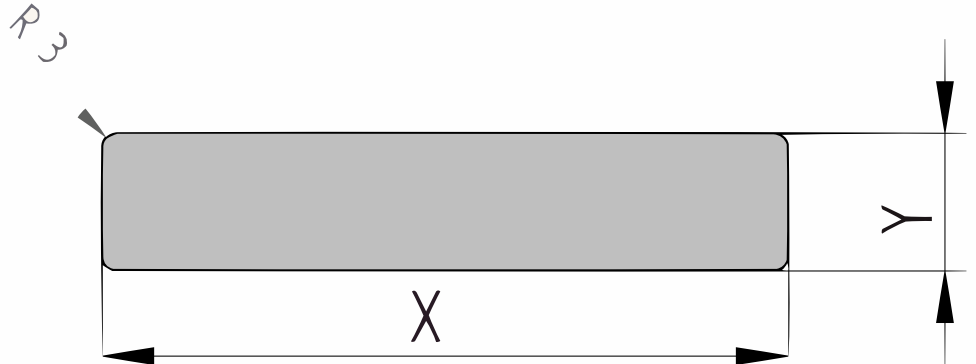

Productblad

Garapa

Plank geschaafd (P101)

21x145mm [↗](#)

X 145mm ±3%

Y 21mm ±3%

Garapa

Garapa is a hardwood species originating from the forests of Brazil. It is a sustainable wood species that is highly resistant to extreme weather conditions and has an attractive appearance. The wood has golden tones and is suitable for multiple applications. It is a versatile material that can be used for various purposes.