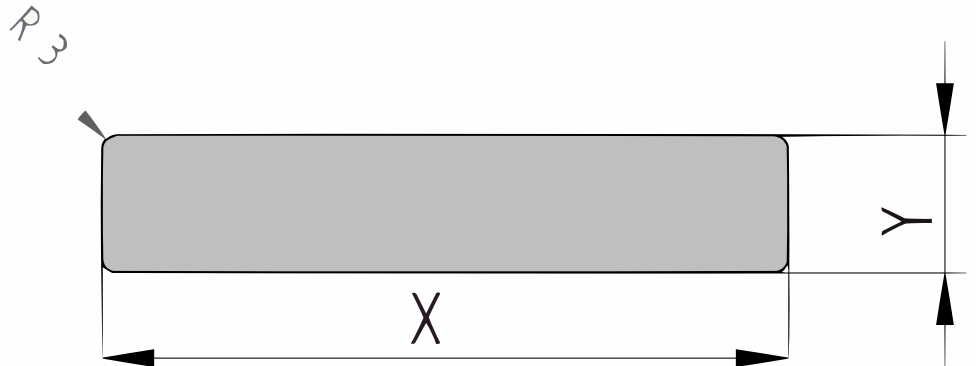

Productblad

Garapa

Plank geschaafd (P101)

21x145mm [↗](#)

X 145mm ±3%

Y 21mm ±3%

Garapa

Garapa is a hardwood species originating from the forests of Brazil. It is a sustainable wood species that is highly resistant to extreme weather conditions and has an attractive appearance. The wood has golden tones and is suitable for multiple applications. It is a versatile material that can be used for various purposes.